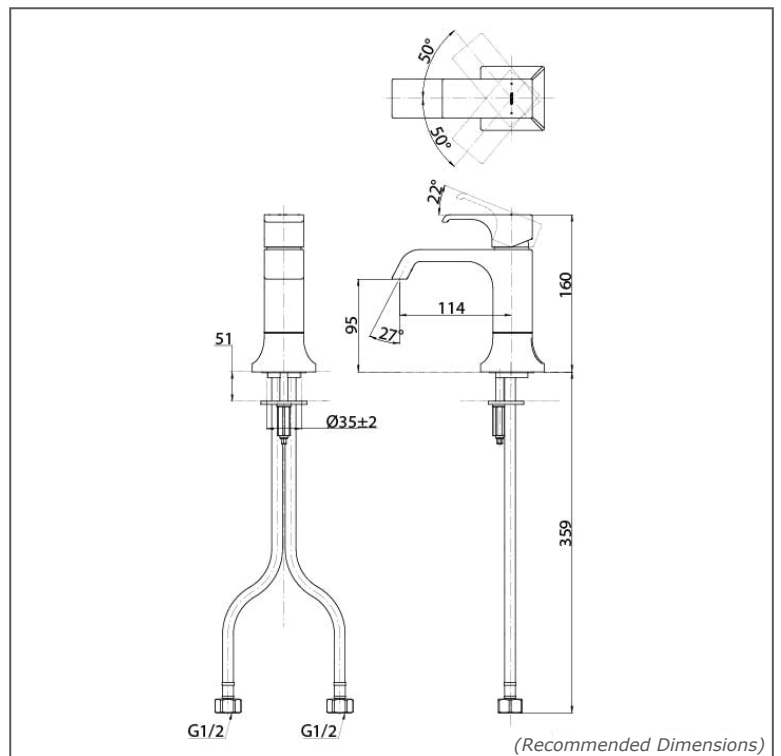

TOTO Faucets

GC SERIES

TLG08302B

reddot award 2019
winner

FEATURES

- Breadth and symbolism of classic design in a contemporary form
- Elegant design that stood the test of time while transitioning to a modern design that reflects the present day
- Easy Installation and Usage
- Long lasting, COMFORT GLIDE mechanism for a smooth operation

SPECIFICATIONS

- Finish : Chrome
- Material : Brass
- Water Pressure : 0.25MPa~0.75MPa

PARTS DESCRIPTION

- TLG08302B : Single Lever Washbasin Faucet (w/o Pop-up Waste)

TLG08302B

Please consult TOTO representative for more details.

All rights reserved by TOTO including but not limited to Improve & Change of Product Design, Specs or Availability at any time without prior notice.

Flow Rate

TLG08302V_V1

Please consult TOTO representative for more details.