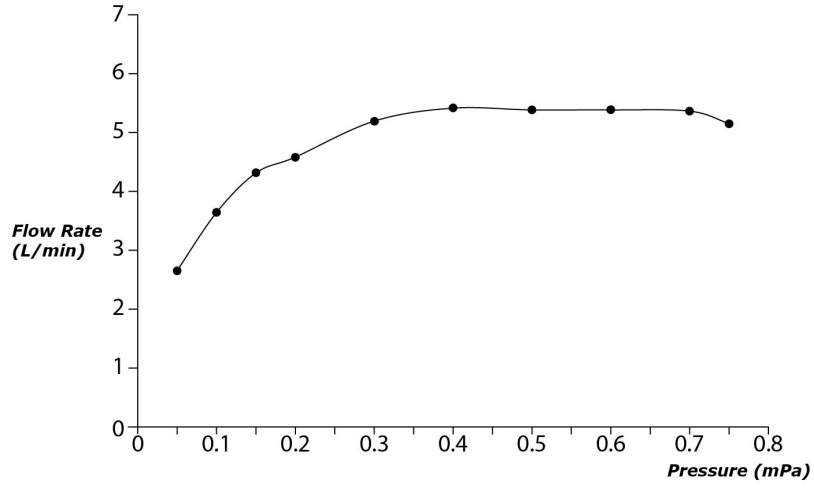

SPECIFICATIONS

- Finish : Chrome
- Material : Brass
- Water Pressure : 0.25MPa~0.75MPa

PARTS DESCRIPTION

- TLG08302B : Single Lever Washbasin Faucet (w/o Pop-up Waste)

TLG08302B

Please consult TOTO representative for more details.

All rights reserved by TOTO including but not limited to Improve & Change of Product Design, Specs or Availability at any time without prior notice.

Flow Rate

TLG08302V_V1

Please consult TOTO representative for more details.